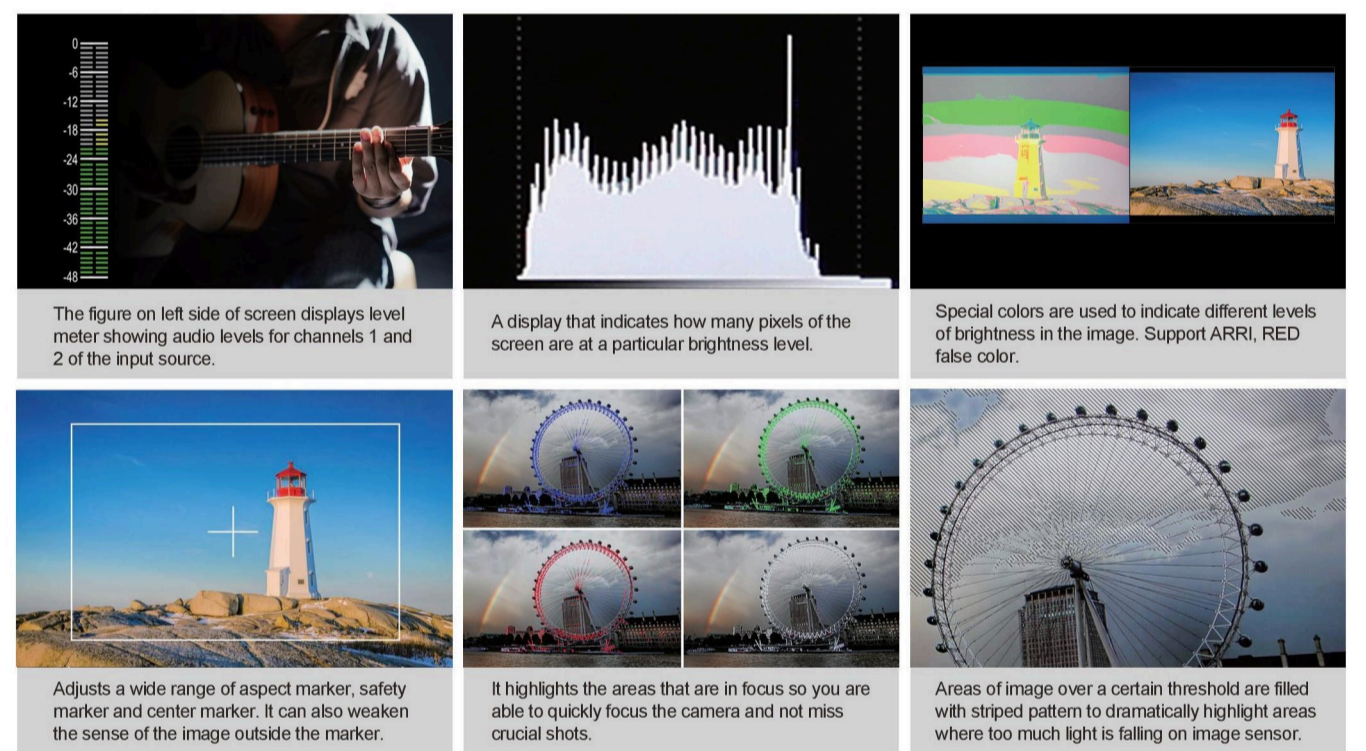

Easy to Use

DISPLAY	
Panel	21.5"
Physical Resolution	1920*1080
Aspect Ratio	16:9
Brightness	500 nit
Contrast	1500:1
Viewing Angle	170°/170° (H/V)
VIDEO INPUT	
SDI × 2	1080p 60/59.94/50/30/29.97/25/24/23.98; 1080i 60/59.94/50; 720p 60/59.94/50 and more signals...
HDMI × 2	1080p 60/59.94/50/30/29.97/25/24/23.98; 1080i 60/59.94/50; 720p 60/59.94/50 and more signals...
USB Type-C × 1	1080p 60/59.94/50/30/29.97/25/24/23.98; 1080i 60/59.94/50; 720p 60/59.94/50 and more signals...
VIDEO OUTPUT	
SDI × 2	1080p 60/59.94/50/30/29.97/25/24/23.98; 1080i 60/59.94/50; 720p 60/59.94/50 and more signals...
PGM HDMI/SDI × 1	1080p 60/50/30/25/24
AUDIO IN/OUT	
SDI	2ch 48KHz 24-bit
HDMI	2ch 24-bit
Ear Jack	3.5mm
Built-in Speakers	1
POWER	
Input Voltage	DC 12-24V
Power Consumption	≤33W (15V)
ENVIRONMENT	
Operating Temperature	-20°C~60°C
Storage Temperature	-30°C~70°C
OTHERS	
Dimension (LWD)	508mm×321mm×47mm
Weight	5.39kg