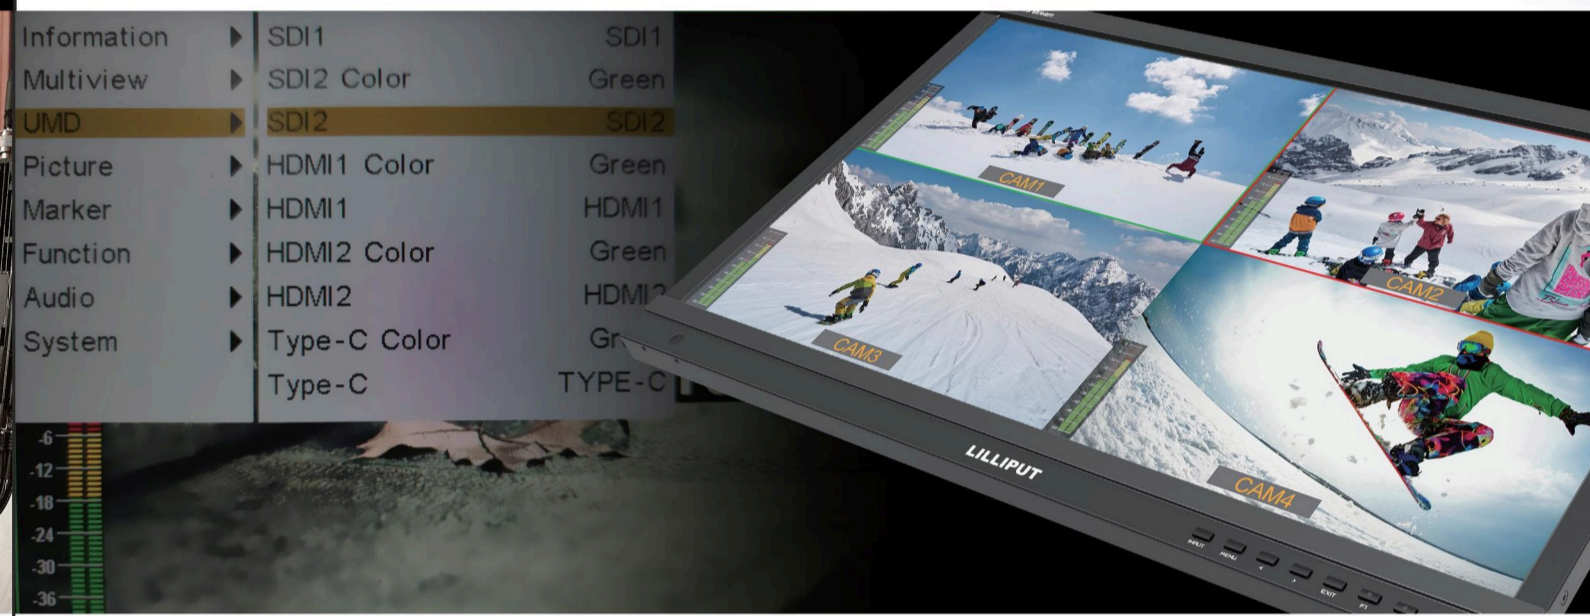

Multi Camera, Multiview Switch

Monitor can be switched live up to 4 1080P high quality video signal inputs, which make it easy to create professional multi camera events for live streaming. At a time when live stream in mobile phone is popular, monitor innovatively built in phone mode so as to directly display a vertical video in multi camera. All-in-one capability greatly reduces the cost of productions.

Camera Auxiliary Functions

Plenty of auxiliary functions for live streaming and multi camera productions, that assist user grasp the scene details in front of camera more thoroughly, such as light, color, layout and so on.