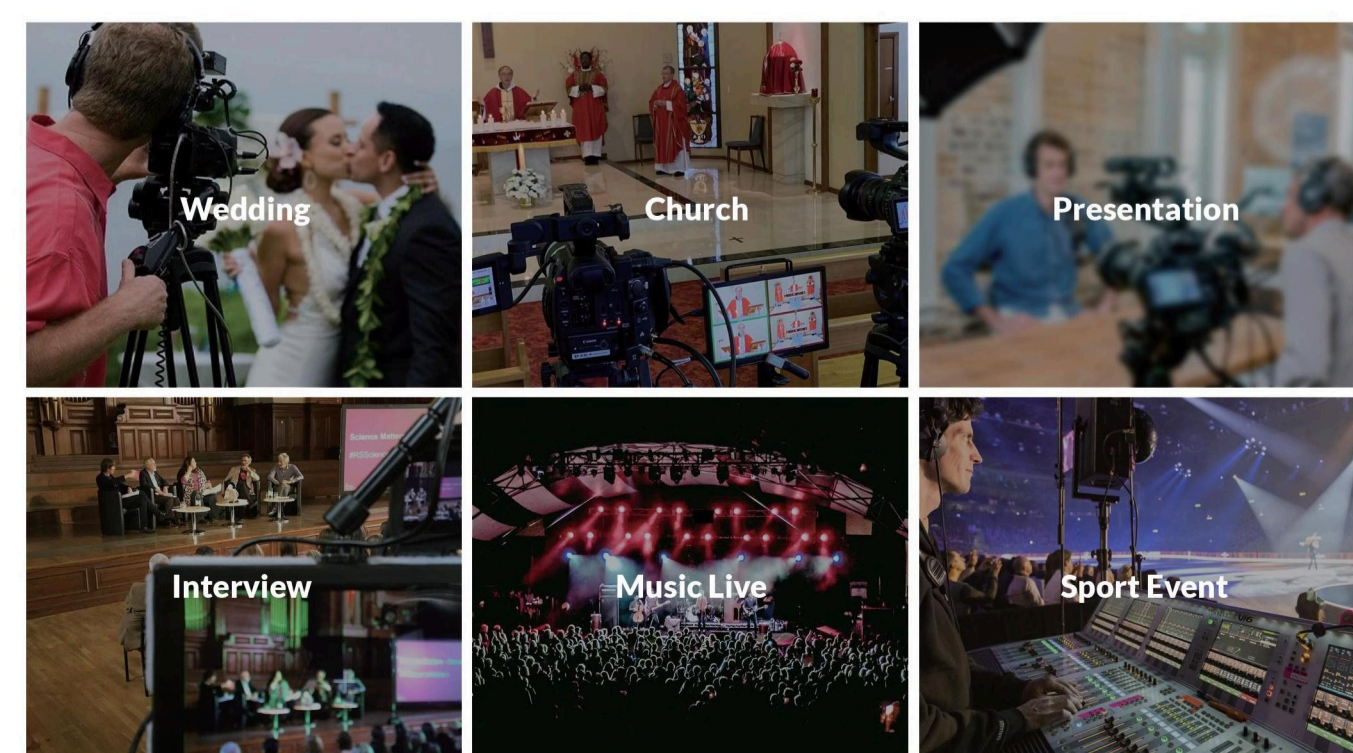

Create Professional Programs

Show the world your legendary story through live streaming. Whatever the applications, there will always be a necessary for an innovative multi camera monitor to help with your video production.